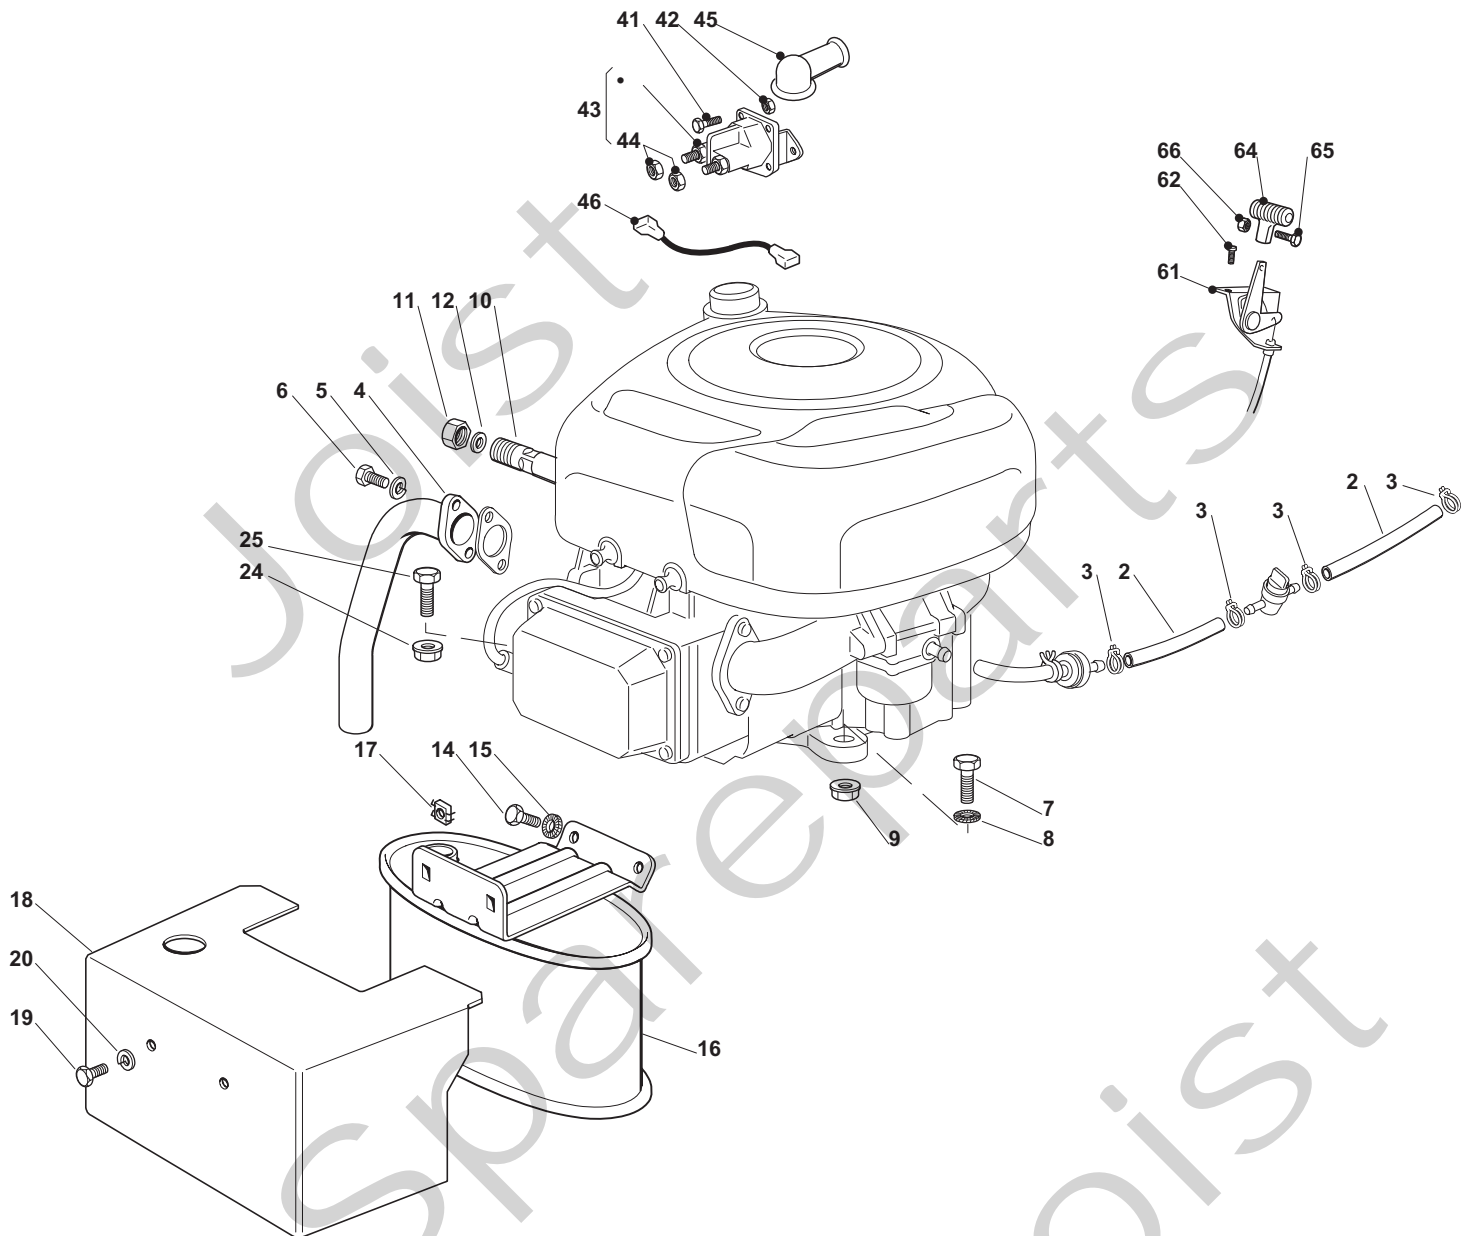

ESTATE SENATOR

ESTATE SENATOR

Pos. Fig.	Antal Quantity	Art No Part No	Benämning	Description	Anmärkning Notes
2	1	25869057/0	Vevstake	Connecting Tube (1000 Mm)	
3	4	18375051/1	Slangklämma	Fair Led	
4	1	18738224/0	Avgasrör	Exhaust Tube	
5	2	12583500/0	Bricka	Grower	
6	2	12735530/0	Skruv	Screw	
7	1	12691115/0	Skruv	Left Screw	
8	1	12540260/0	Bricka	Washer	
9	1	12154210/0	Mutter	Nut	
10	1	25598050/0	Oil Discharge Extension	Oil Discharge Extension	
11	1	18737849/0	Lock	Oil Cap	
12	1	18401001/1	Tätningring	Oil Seal	
14	2	12793102/0	Skruv	Screw	
15	2	12540260/0	Bricka	Washer	
16	1	182750010/0	Ljuddämpare	Muffler	
17	2	12360425/0	Mutter	Nut	
18	1	82598009/2	Skydd	Guard	
19	2	12792611/0	Skruv	Screw	
20	2	12583500/0	Bricka	Grower	
24	3	12154210/0	Mutter	Nut	
25	3	12691100/0	Skruv	Left Screw	
41	2	12791213/1	Skruv	Screw	
42	2	12292102/0	Mutter	Nut	
43	1	18736110/0	Starter Relay	Starter Relay	
44	2	12360352/0	Mutter	Nut	
45	1	18564864/1	Tätningshylsa	Protection	
46	1	25065017/0	Kabel	Cable	
61	1	82000200/1	Gasreglage	Accelerator	
62	2	125943012/0	Skruv	Screw	
64	1	25394501/0	Knopp	Knob	
65	1	12726388/0	Stift	Screw	
66	1	12290800/0	Mutter	Nut