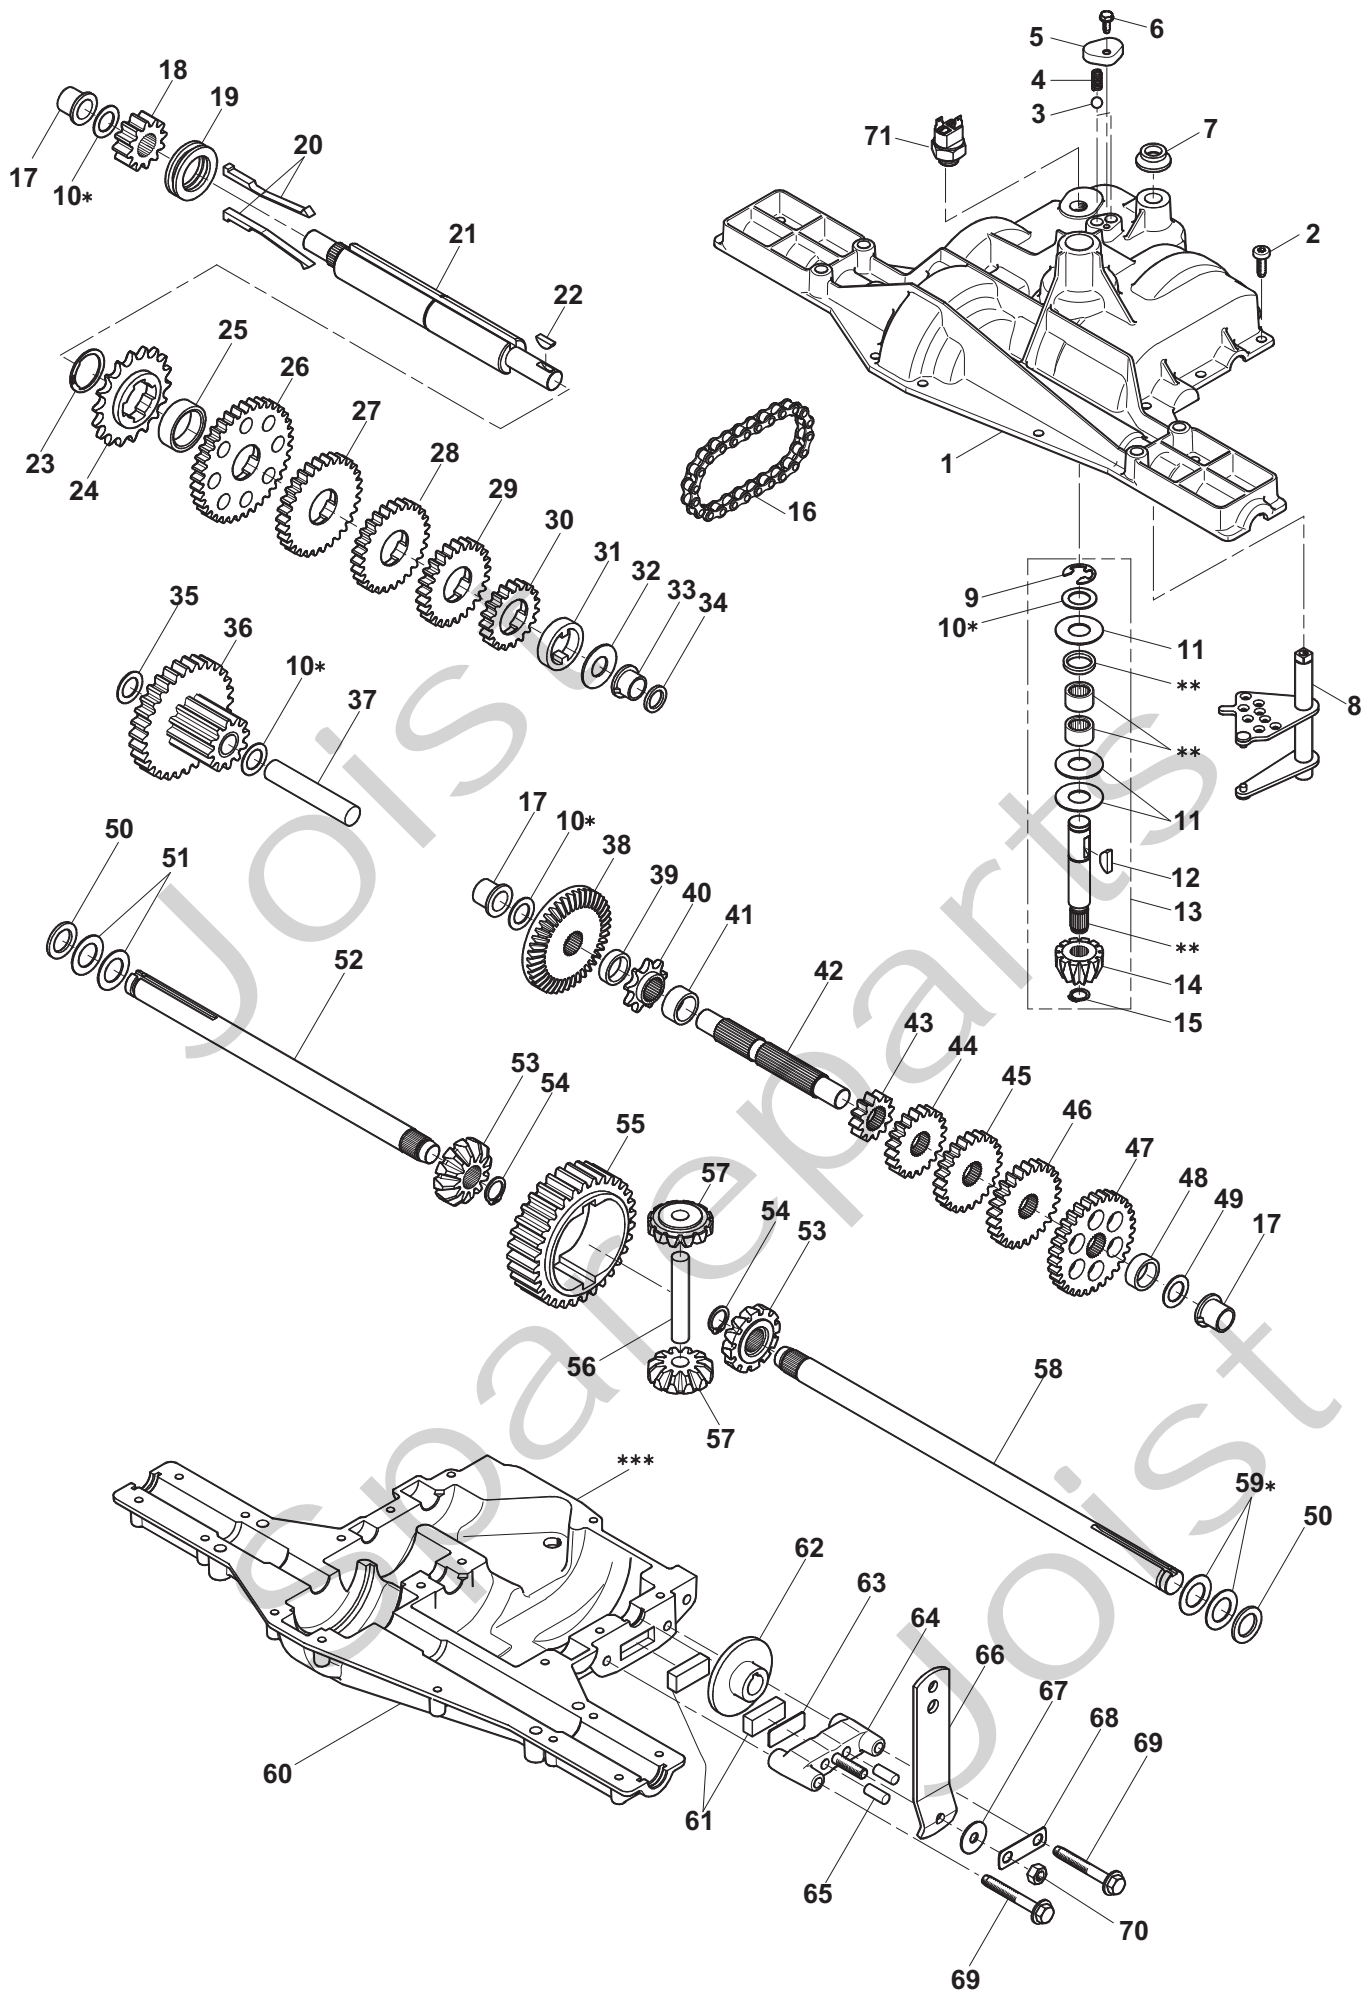

ESTATE SENATOR

ESTATE SENATOR

Pos. Fig.	Antal Quantity	Art No Part No	Benämning	Description	Anmärkning Notes
67	1	F000 3760 00	Washer, Plain, .321 X1.00 X .055	Washer, Plain, .321 X1.00 X .055	
68	1	F000 5555 00	Bussning	Bracket, Anti Rotation	
69	2	F000 5562 00	Screw, Tapping, 5/16 18 X 2.35	Screw, Tapping, 5/16 18 X 2.35	
70	1	F000 3847 00	Nut, Lock, 5/16 24	Nut, Lock, 5/16 24	
71	1	19410610/0	Brytare	Microswitch	
72	1	F000 4300 00	Grease	Grease