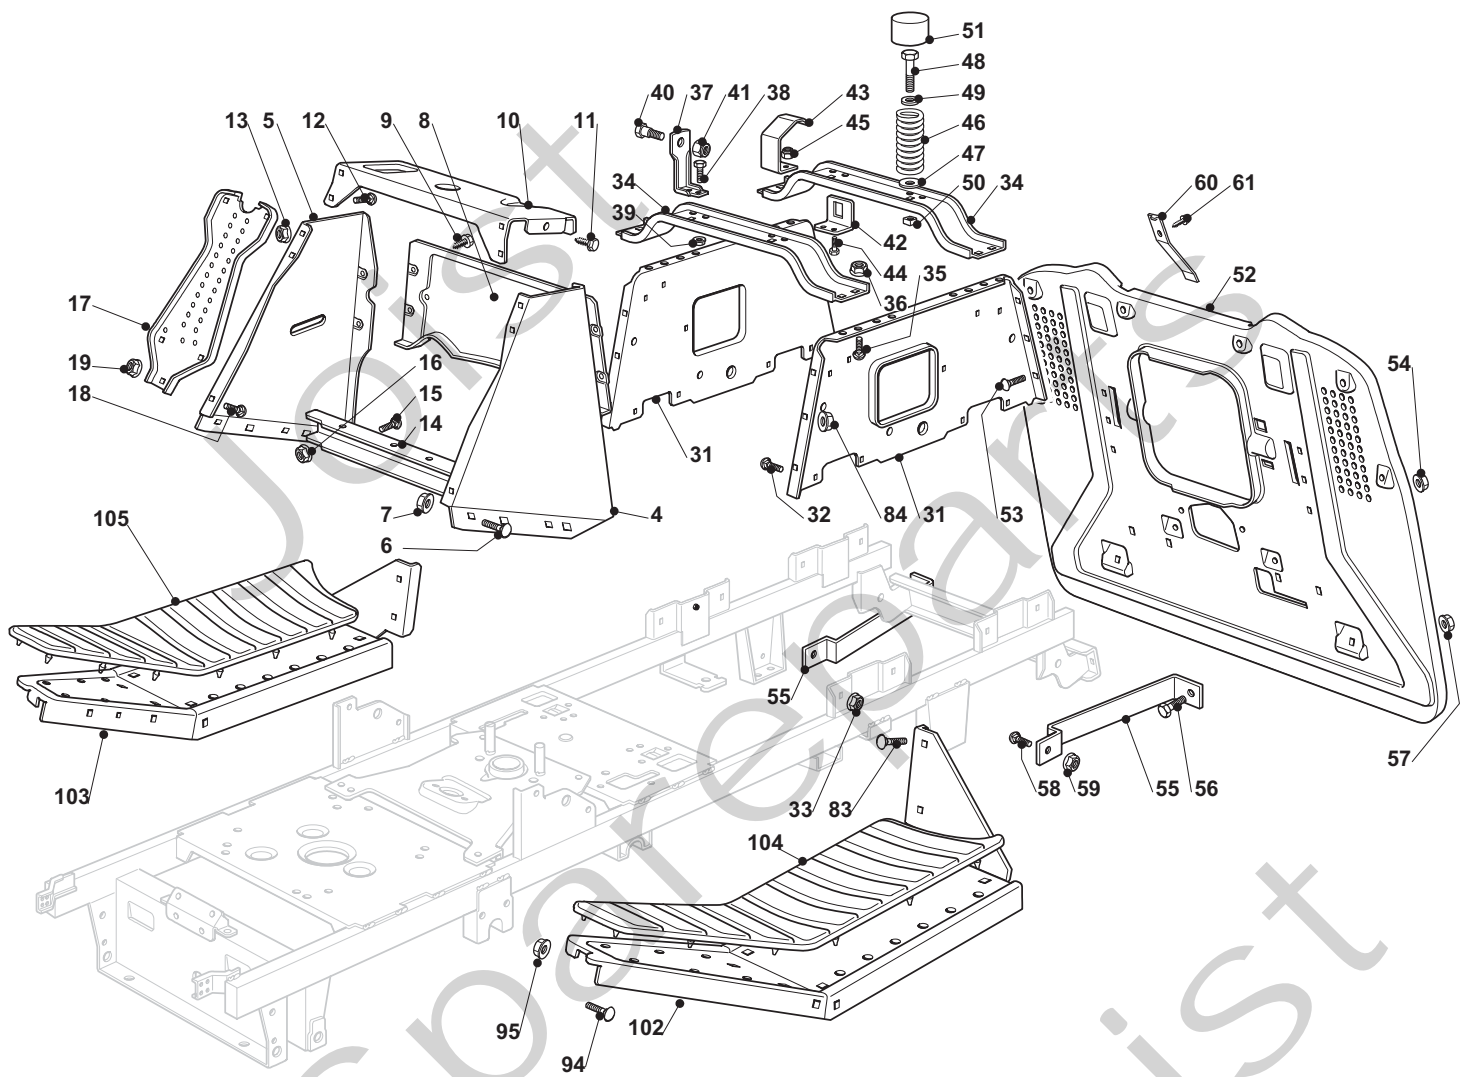

ESTATE SENATOR

ESTATE SENATOR

Pos. Fig.	Antal Quantity	Art No Part No	Benämning	Description	Anmärkning Notes
4	1	325785243/1	Instrumentbrädal vä Stöd	Left Dashboard Supp.	
5	1	25785245/0	Instrumentbrädal hö Stöd	Right Dashboard Supp.	
6	4	12818690/0	Skruv	Screw	
7	4	12293201/0	Mutter	Nut	
8	1	382785151/1	Rear Dashboard Supp	Rear Dashboard Supp	
9	4	12735110/0	Skruv	Screw	
10	1	25785255/0	Central Dashboard Supp	Central Dashboard Supp	
11	2	12735110/0	Skruv	Screw	
12	4	12815200/0	Skruv	Screw	
13	4	12292102/0	Mutter	Nut	
14	1	25785241/0	Stöd	Support	
15	2	12815200/0	Skruv	Screw	
16	2	12292102/0	Mutter	Nut	
17	2	382785153/1	Front Dashboard Supp	Front Dashboard Supp	
18	2	12815200/0	Skruv	Screw	
19	2	12292102/0	Mutter	Nut	
31	2	325785249/1	Seat Support	Seat Support	
32	8	12815200/0	Skruv	Screw	
33	8	12292102/0	Mutter	Nut	
34	2	325785257/1	Seat Support	Seat Support	
35	8	12818690/0	Skruv	Screw	
36	8	12293201/0	Mutter	Nut	
37	2	25755039/0	Fästvinkel	Bracket	
38	4	12792611/0	Skruv	Screw	
39	4	12293201/0	Mutter	Nut	
40	2	22524970/2	Stift	Pin	
41	2	12155010/0	Mutter	Nut	
42	1	25755043/0	Fästvinkel	Bracket	
43	1	25430253/0	Fjäder	Spring	
44	2	12789000/0	Skruv	Screw	
45	2	12154330/0	Mutter	Nut	
46	2	125430257/1	Fjäder	Spring	
47	2	12523070/0	Bricka	Washer	
48	2	12760515/0	Skruv	Screw	
49	2	22671653/0	Bricka	Washer	
50	2	12360425/0	Mutter	Nut	
51	2	25122000/2	Styrning	Hood	
52	1	382547041/1	Tavla	Plate	
53	6	12792611/0	Skruv	Screw	
54	6	12293201/0	Mutter	Nut	
55	2	25650119/0	Reduktion	Plate Stiffening	
56	2	12792611/0	Skruv	Screw	
57	2	12293201/0	Mutter	Nut	
58	2	12818690/0	Skruv	Screw	
59	2	12293201/0	Mutter	Nut	
60	1	27430554/0	Fjäder	Spring	
61	1	12735110/0	Skruv	Screw	
83	4	12792611/0	Skruv	Screw	
84	4	12293201/0	Mutter	Nut	
94	4	12815200/0	Skruv	Screw	
95	4	12292102/0	Mutter	Nut	
102	1	382510083/0	Fotsteg Vä Stöd	Left Footboard Support	
103	1	382510081/0	Fotsteg hö Stöd	Right Footboard Support	
104	1	25110327/0	Fotsteg Vä täcka	Left Footboard Cover	
105	1	25110326/0	Fotsteg hö täcka	Right Footboard Cover