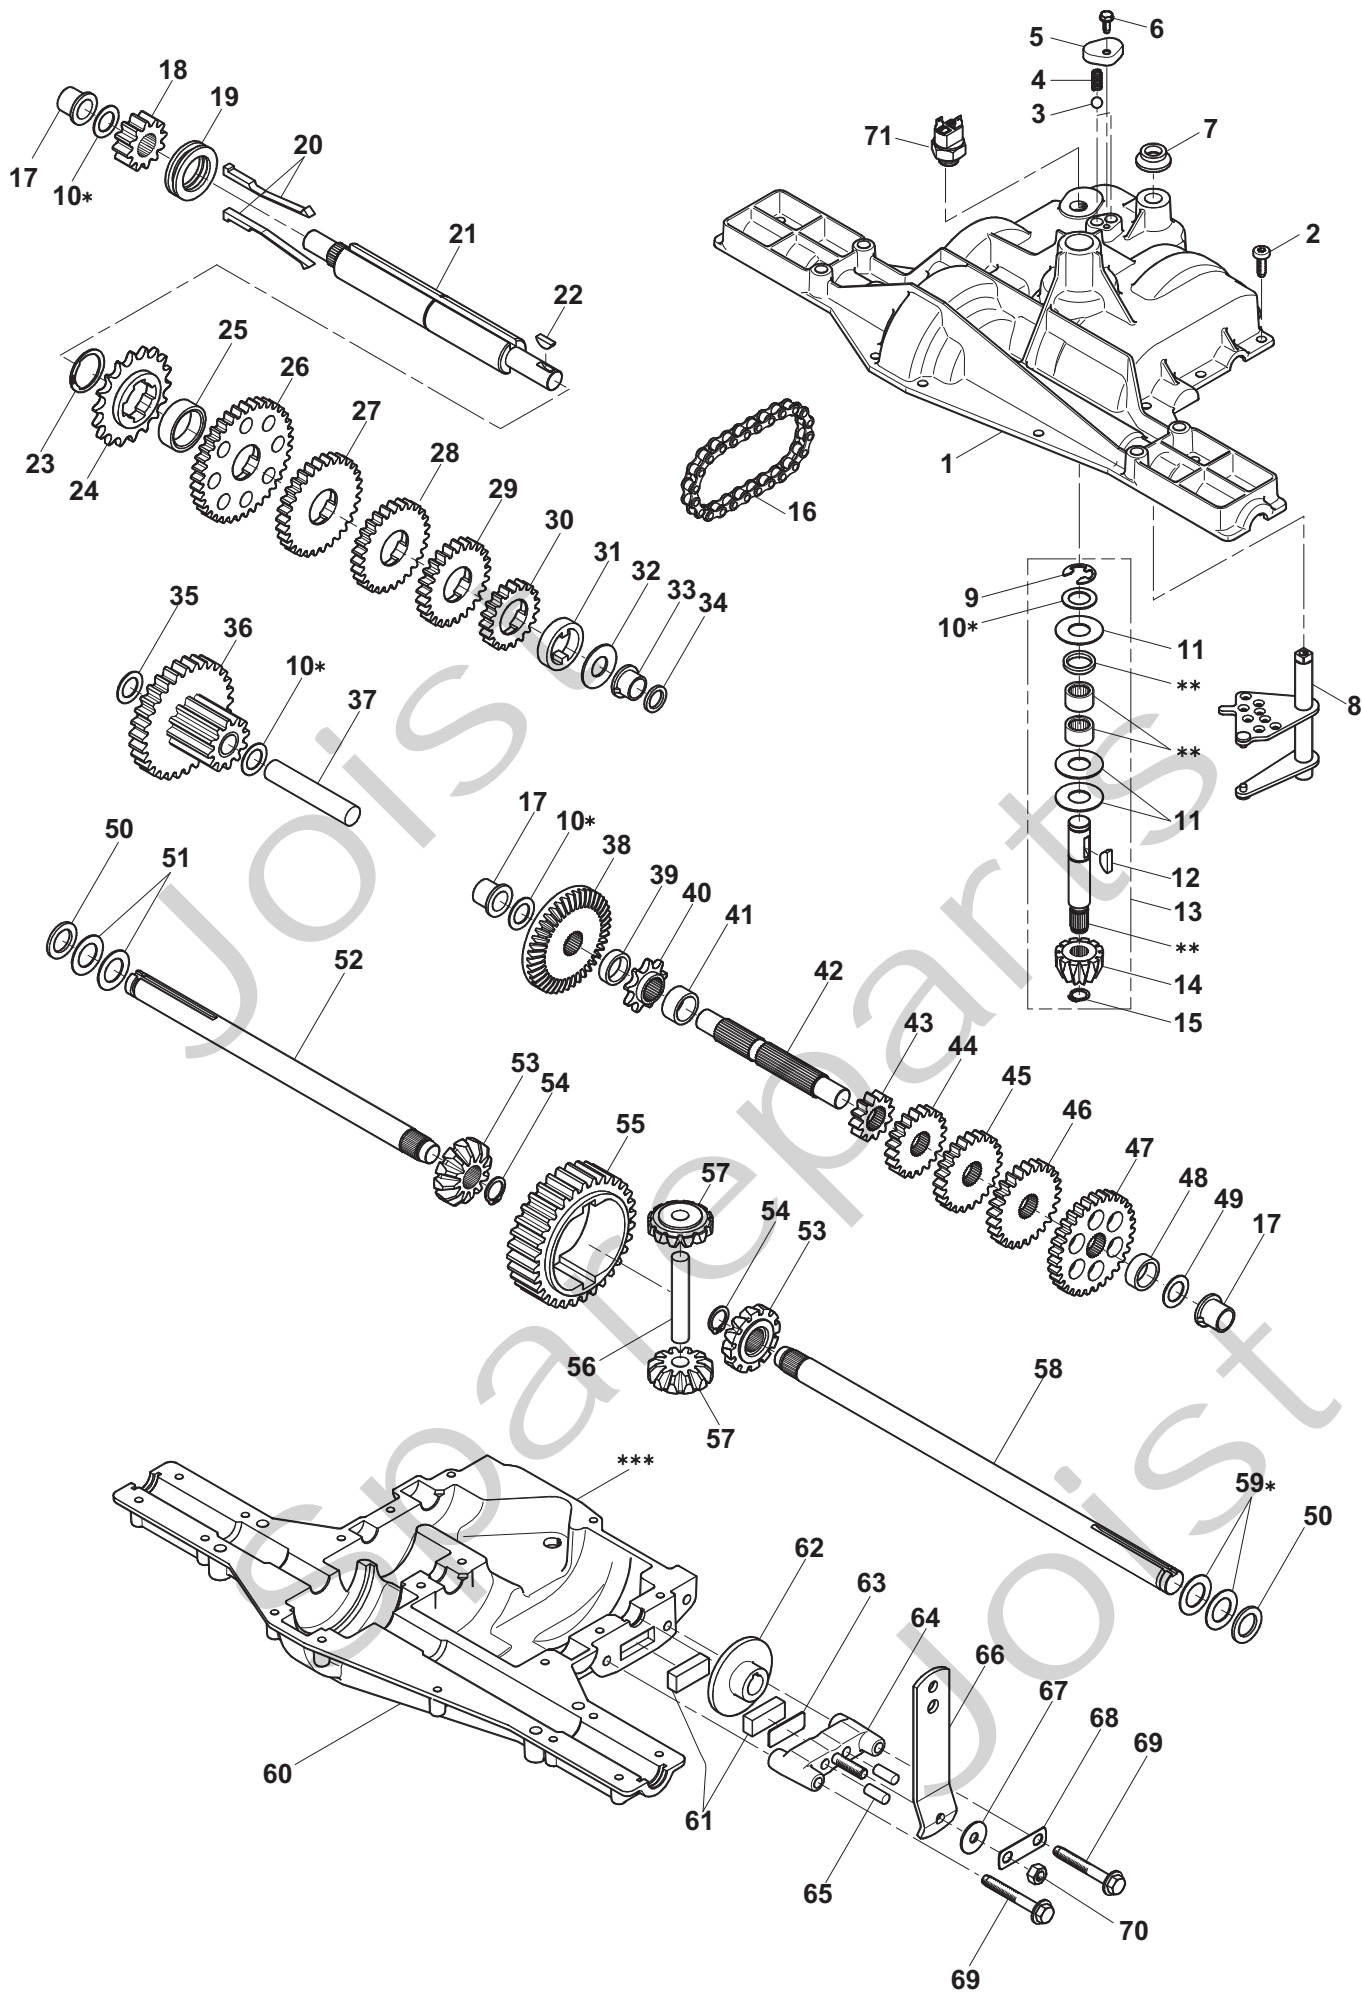

ESTATE SENATOR

ESTATE SENATOR