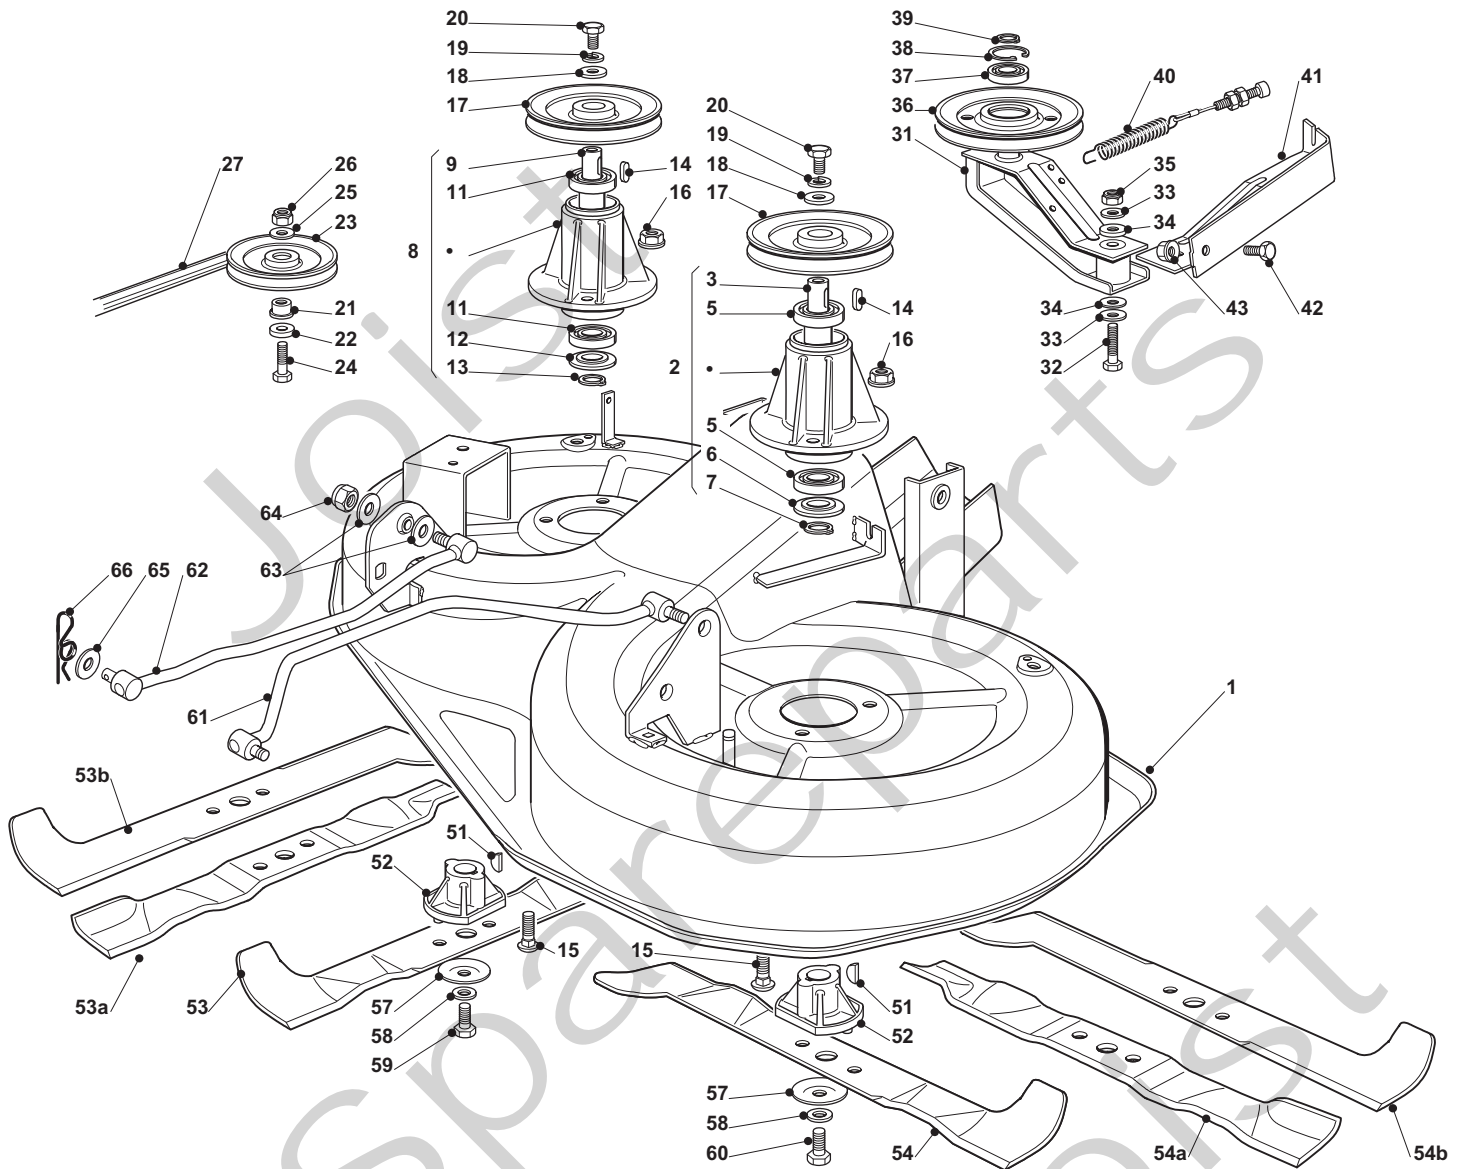

ESTATE SENATOR

ESTATE SENATOR

Pos. Fig.	Antal Quantity	Art No Part No	Benämning	Description	Anmärkning Notes
1	1	82564075/0	Plate, Black	Plate, Black	
2	1	82207202/0	Fläns	Left Flange Ass.Y	
3	1	25020802/0	Vevaxel	Shaft	
5	2	119216047/0	Kullager	Bearing	
6	1	25160501/0	Dammskydd	Dust Cover	
7	1	12609260/0	Seeger	Seeger	
8	1	82207203/0	Fläns	Right Flange Ass.Y	
9	1	25020803/0	Vevaxel	Shaft	
11	2	119216047/0	Kullager	Bearing	
12	1	25160501/0	Dammskydd	Dust Cover	
13	1	12609260/0	Seeger	Seeger	
14	2	12139480/0	Kil	Feather	
15	6	12818700/0	Skruv	Screw	
16	6	12154210/0	Mutter	Nut	
17	2	25601563/0	Remskiva	Pulley	
18	2	25670007/0	Bricka	Washer	
19	2	12583500/0	Bricka	Grower	
20	2	12793102/0	Skruv	Screw	
21	1	25160007/0	Distans	Spacer	
22	1	25670007/0	Bricka	Washer	
23	1	25601555/0	Remskiva	Pulley	
24	1	12691115/0	Skruv	Left Screw	
25	1	12523060/0	Bricka	Washer	
26	1	12155000/0	Mutter	Nut	
27	1	35065701/0	Drivrem	Belt	
31	1	82318141/2	Spak	Lever	
32	1	12691700/0	Skruv	Screw	
33	2	12523070/0	Bricka	Washer	
34	2	22672152/0	Bricka	Washer	
35	1	12155000/0	Mutter	Nut	
36	1	25601564/0	Remskiva	Pulley	
37	1	119216048/0	Kullager	Bearing	
38	1	12610800/0	Seegerring	Seeger	
39	1	12609200/0	Seegerring	Seeger	
40	1	82004618/0	Kabel	Wire	
41	1	382774215/3	Fäste	Clamp	
42	1	12792611/0	Skruv	Screw	
43	1	12293201/0	Mutter	Nut	
51	2	12139100/0	Kil	Feather, Crankshaft Ø 22.2	
52	2	25463200/0	Knivfäste	Blade Hub	
53b	1	82004345/1	Kniv	Right Blade, Winged	
53	1	82004352/0	Kniv	Right Blade Mulching	
53a	1	82004354/0	Kniv	Right Blade Mulching, Winged	
54	1	81004346/3	Kniv	Blade Standard	
54b	1	82004344/1	Kniv	Left Blade, Winged	
54a	1	82004353/0	Kniv	Left Blade Mulching, Winged	
57	2	22160400/0	Dammskydd	Dust Cover	
58	2	12523080/0	Bricka	Washer	
59	1	12735695/1	Skruv	Screw	
60	1	12735694/0	Skruv	Screw	
61	1	82000535/0	Equalizer Rod	Equalizer Rod	
62	1	82000533/0	Equalizer Rod	Equalizer Rod	
63	4	25670008/1	Bricka	Washer	
64	2	12156602/0	Mutter	Nut	
65	2	25670008/1	Bricka	Washer	
66	2	24487998/0	Låsnål	Cotter Pin